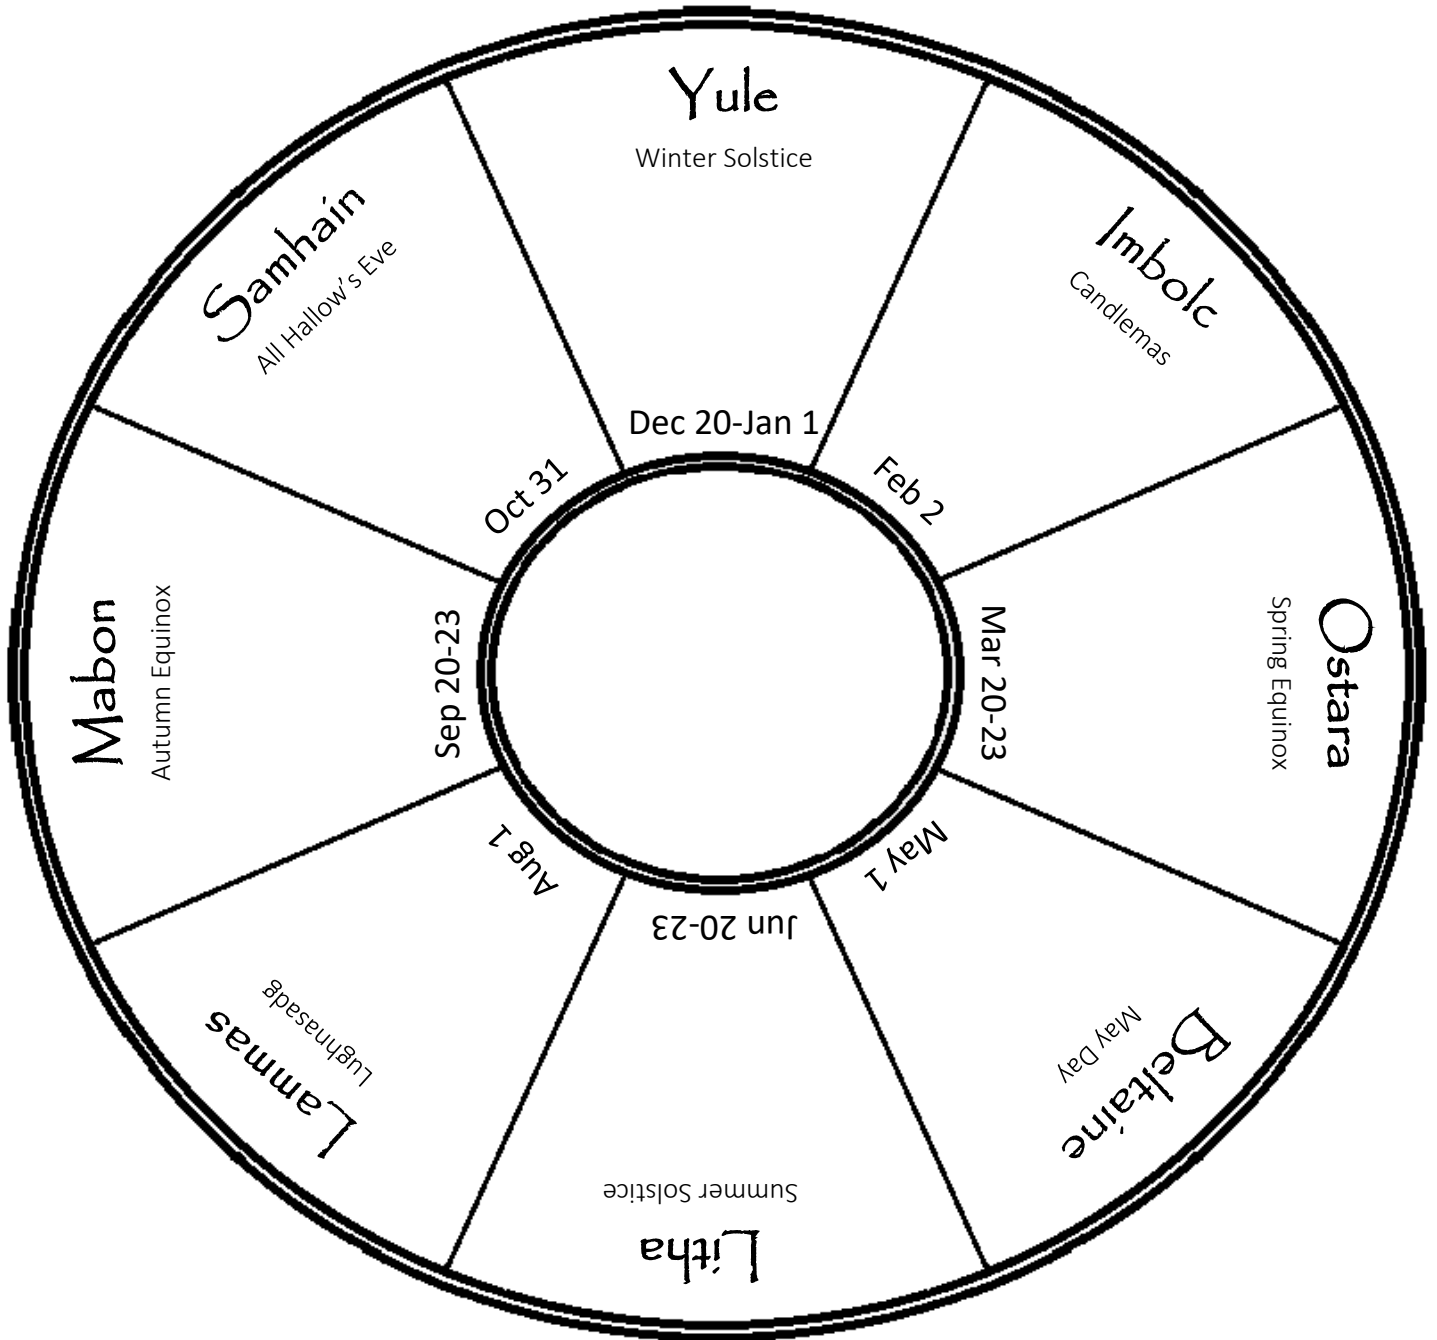

Wheel of the Year

Personalize the Wheel of the Year by decorating it your way!

The most popular Wheel of the Year is a 'Heathen Calendar' (*above*). It has eight events that were celebrated by people who came from Scandinavia during the Viking Age.

This version was created in 1975 for our modern lifestyle, but it uses dates and events from The Norse Wheel of the Year that dates to the 1300s (around 700 years ago). The Norse Wheel of the Year has 12 special events.